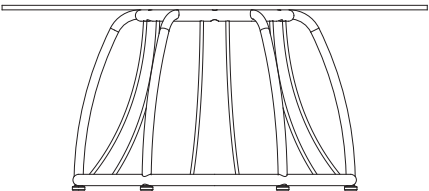

NAUTILOID COFFEE TABLE LOW RANGE

ND-CTB_PED-LOW[33].60DIA

NAUTILOID COFFEE TABLE LOW RANGE

ND-CTB_PED-LOW[33].75DIA

NAUTILOID COFFEE TABLE LOW RANGE

ND-CTB_PED-LOW[33].90DIA