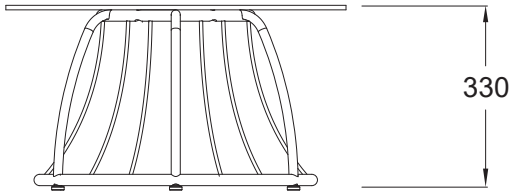

NAUTILOID COFFEE TABLE LOW RANGE

ND-CTB_PED-LOW[33].60DIA

NAUTILOID COFFEE TABLE LOW RANGE

ND-CTB_PED-LOW[33].75DIA

NAUTILOID COFFEE TABLE LOW RANGE

ND-CTB_PED-LOW[33].90DIA