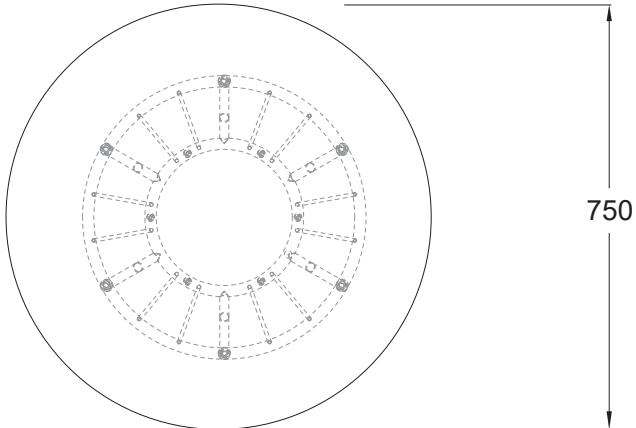

NAUTILOID COFFEE TABLE LOW RANGE

ND-CTB_PED-LOW[33].60DIA

NAUTILOID COFFEE TABLE LOW RANGE

ND-CTB_PED-LOW[33].75DIA

NAUTILOID COFFEE TABLE LOW RANGE

ND-CTB_PED-LOW[33].90DIA