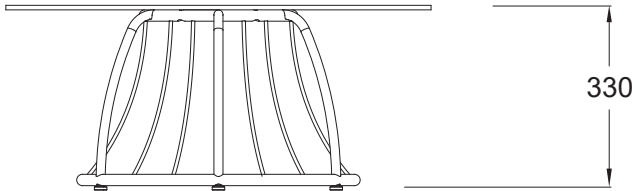

NAUTILOID COFFEE TABLE LOW RANGE

ND-CTB_PED-LOW[33].60DIA

NAUTILOID COFFEE TABLE LOW RANGE

ND-CTB_PED-LOW[33].75DIA

NAUTILOID COFFEE TABLE LOW RANGE

ND-CTB_PED-LOW[33].90DIA