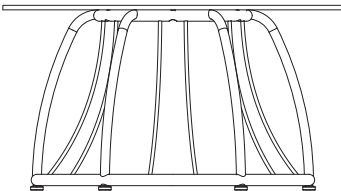

NAUTILOID COFFEE TABLE LOW RANGE

ND-CTB_PED-LOW[33].60DIA

NAUTILOID COFFEE TABLE LOW RANGE

ND-CTB_PED-LOW[33].75DIA

NAUTILOID COFFEE TABLE LOW RANGE

ND-CTB_PED-LOW[33].90DIA