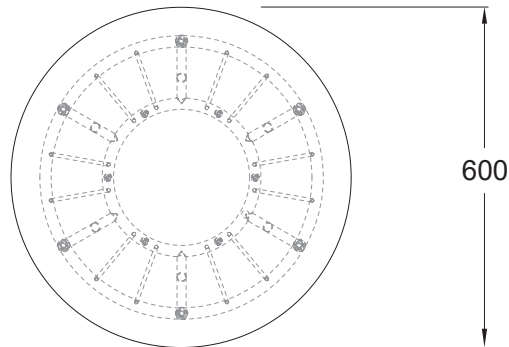

NAUTILOID COFFEE TABLE LOW RANGE

ND-CTB_PED-LOW[33].60DIA

NAUTILOID COFFEE TABLE LOW RANGE

ND-CTB_PED-LOW[33].75DIA

NAUTILOID COFFEE TABLE LOW RANGE

ND-CTB_PED-LOW[33].90DIA