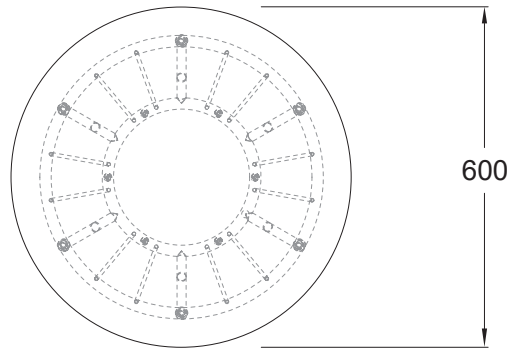

# NAUTILOID COFFEE TABLE MID RANGE

ND-CTB\_PED-MID[42].60DIA

# NAUTILOID COFFEE TABLE MID RANGE

ND-CTB\_PED-MID[42].75DIA