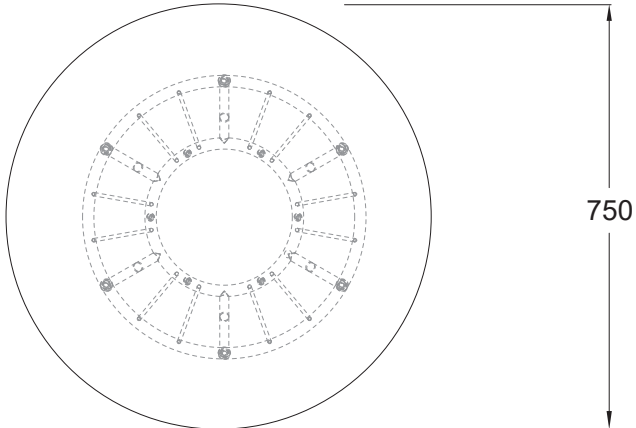

# NAUTILOID COFFEE TABLE MID RANGE

ND-CTB\_PED-MID[42].60DIA

# NAUTILOID COFFEE TABLE MID RANGE

ND-CTB\_PED-MID[42].75DIA