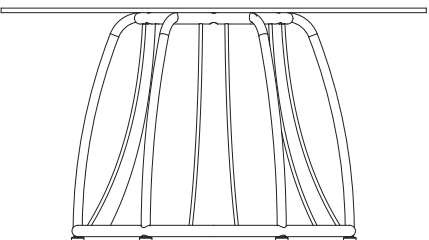

# NAUTILOID COFFEE TABLE MID RANGE

ND-CTB\_PED-MID[42].60DIA

# NAUTILOID COFFEE TABLE MID RANGE

ND-CTB\_PED-MID[42].75DIA