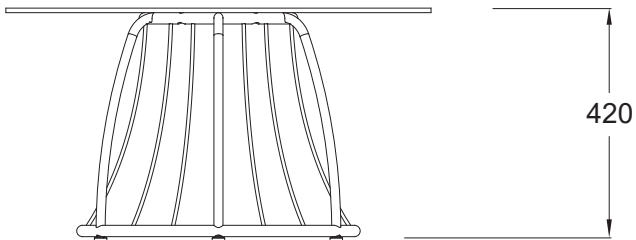

NAUTILOID COFFEE TABLE MID RANGE

ND-CTB_PED-MID[42].75DIA