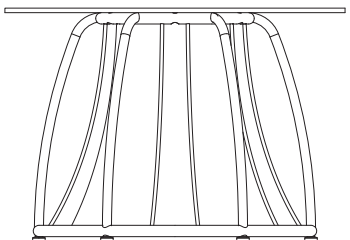

# NAUTILOID COFFEE TABLE MID RANGE

ND-CTB\_PED-MID[42].60DIA

# NAUTILOID COFFEE TABLE MID RANGE

ND-CTB\_PED-MID[42].75DIA