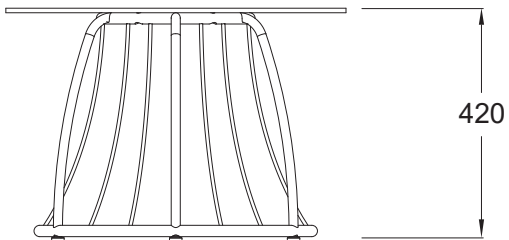

# NAUTILOID COFFEE TABLE MID RANGE

ND-CTB\_PED-MID[42].60DIA

# NAUTILOID COFFEE TABLE MID RANGE

ND-CTB\_PED-MID[42].75DIA