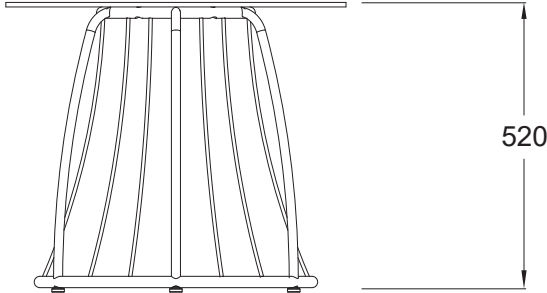

NAUTILOID COFFEE TABLE HIGH RANGE

ND-CTB_PED-HIGH[52].60DIA

NAUTILOID COFFEE TABLE HIGH RANGE

ND-CTB_PED-HIGH[52].75DIA

NAUTILOID COFFEE TABLE HIGH RANGE

ND-CTB_PED-HIGH[52].90DIA