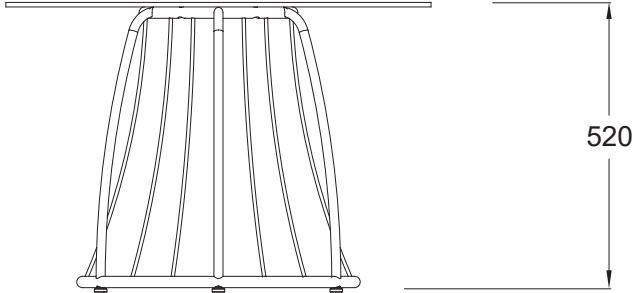

NAUTILOID COFFEE TABLE HIGH RANGE

ND-CTB_PED-HIGH[52].60DIA

NAUTILOID COFFEE TABLE HIGH RANGE

ND-CTB_PED-HIGH[52].75DIA

NAUTILOID COFFEE TABLE HIGH RANGE

ND-CTB_PED-HIGH[52].90DIA