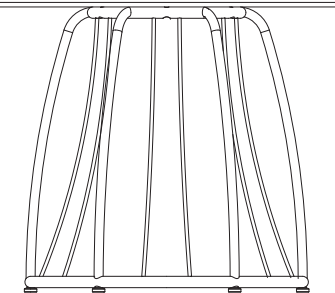

NAUTILOID COFFEE TABLE HIGH RANGE

ND-CTB_PED-HIGH[52].60DIA

NAUTILOID COFFEE TABLE HIGH RANGE

ND-CTB_PED-HIGH[52].75DIA

NAUTILOID COFFEE TABLE HIGH RANGE

ND-CTB_PED-HIGH[52].90DIA