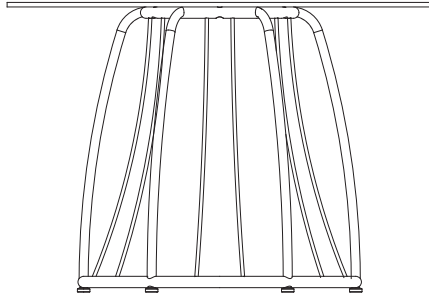

NAUTILOID COFFEE TABLE HIGH RANGE

ND-CTB_PED-HIGH[52].60DIA

NAUTILOID COFFEE TABLE HIGH RANGE

ND-CTB_PED-HIGH[52].75DIA

NAUTILOID COFFEE TABLE HIGH RANGE

ND-CTB_PED-HIGH[52].90DIA