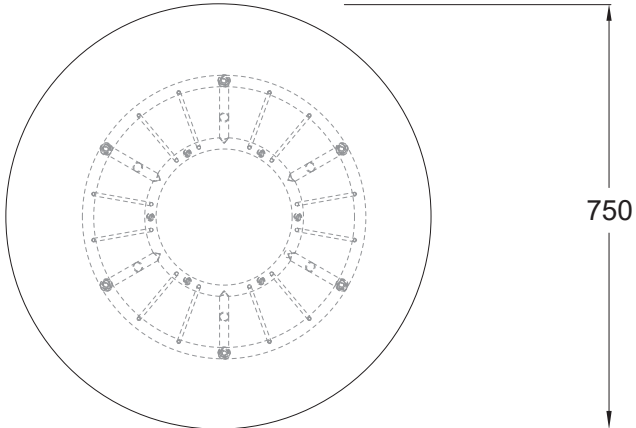

NAUTILOID COFFEE TABLE HIGH RANGE

ND-CTB_PED-HIGH[52].60DIA

NAUTILOID COFFEE TABLE HIGH RANGE

ND-CTB_PED-HIGH[52].75DIA

NAUTILOID COFFEE TABLE HIGH RANGE

ND-CTB_PED-HIGH[52].90DIA