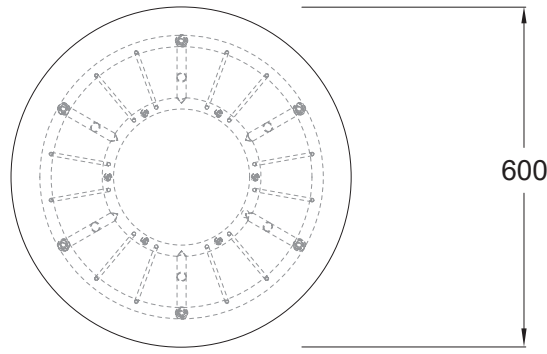

NAUTILOID COFFEE TABLE HIGH RANGE

ND-CTB_PED-HIGH[52].60DIA

NAUTILOID COFFEE TABLE HIGH RANGE

ND-CTB_PED-HIGH[52].75DIA

NAUTILOID COFFEE TABLE HIGH RANGE

ND-CTB_PED-HIGH[52].90DIA