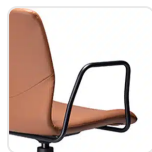

OPTIONS 1 / ARMS

With Arms

OPTIONS 3 / BASE FINISH

OPTIONS 2 / UPHOLSTERY