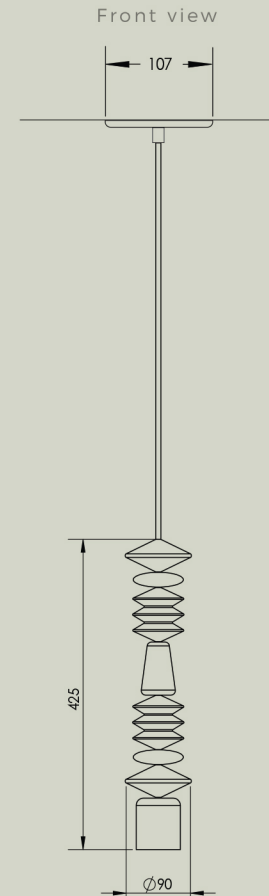

Details

Size (mm)	425h x 90w x 90d
Lamp base	E27 Screw-in
Lamp	G95 Low wattage LED globe recommended, not included
Voltage	220-240V or 100-130V
Dimmable	Compatible with most brand name dimmers
Weight	Under 500g
IP	IP20
Certification	CE
Note 1	Globe not included
Note 2	Finished with a natural bees wax
Note 3	Wood is a natural product and can vary in colour and grain

Pendant details

Supplied with 5m of black cord.

Fabric Cord

Pendant light with fabric flex comes with 5 metres of black fabric cord that can be cut and adjusted to your desired length on-site.

Finishes

Black
Fabric Cord