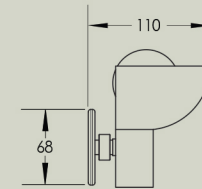

Selene Uplight, Small

The Selene Uplight is crafted from a quarter timber dome that sits atop a cylinder derived from the FSC certified timber offcuts from our Terra 00 range. Featuring a uniquely handmade set of components, the wall-mounted Selene Uplight in Ash, Bleached Ash, Blackened Ash or Walnut offers a raw and sophisticated element to any interior space.

Details

Size (mm)	125h x 170w x 110d
Glass shade	60mm round
Lamp base	C9 push fit
Lamp	220-280V 5W 3000K 370lm LED 100-130V 4.5W 3000K 450lm LED
Voltage	220-280V or 100-130V
Dimmable	Lamp included is compatible with most brand name dimmers
Weight	Under 1 kg
IP	IP44
Certification	CE UK CA

Front view

Side view

Top view

Finishes