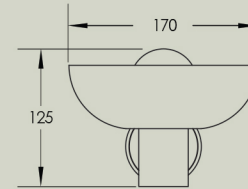

Selene Uplight, Small

The Selene Uplight is crafted from a quarter timber dome that sits atop a cylinder derived from the FSC certified timber offcuts from our Terra 00 range. Featuring a uniquely handmade set of components, the wall-mounted Selene Uplight in Ash, Bleached Ash, Blackened Ash or Walnut offers a raw and sophisticated element to any interior space.

Details

Size (mm)	125h x 170w x 110d
Glass shade	60mm round
Lamp base	C9 push fit
Lamp	220-280V 5W 3000K 370lm LED 100-130V 4.5W 3000K 450lm LED
Voltage	220-280V or 100-130V
Dimmable	Lamp included is compatible with most brand name dimmers
Weight	Under 1 kg
IP	IP44
Certification	CE UK CA

Front view