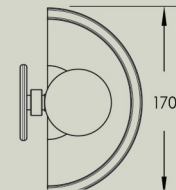

Top view

Finishes