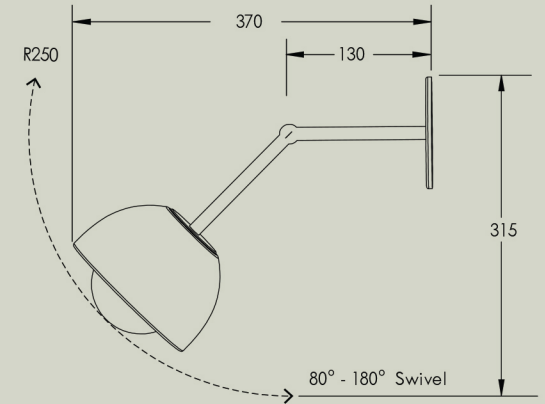

Side view

Finishes