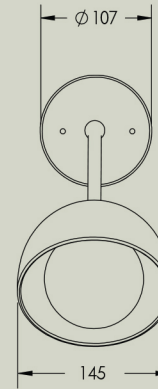

Terra 0 Long Articulating

The Terra 0 Long Articulating Wall Light features a singular domed ceramic fitting which creates a controlled light source. The light is both directional and functional.

Details

Size (mm)	130w x 315h x 370d
Glass shade	95mm
Lamp base	G9 push fit
Lamp	220-280V 5W 3000K 370lm LED 100-130V 4.5W 3000K 450lm LED
Voltage	220-280V or 100-130V
Dimmable	Lamp included is compatible with most brand name dimmers
Weight	Under 1 kg
IP	IP20 or IP44
Certification	CE UK CA
Note 1	Articulation joint moves in one direction only
Note 2	Flat blade screwdriver required to fix light angle

Front view