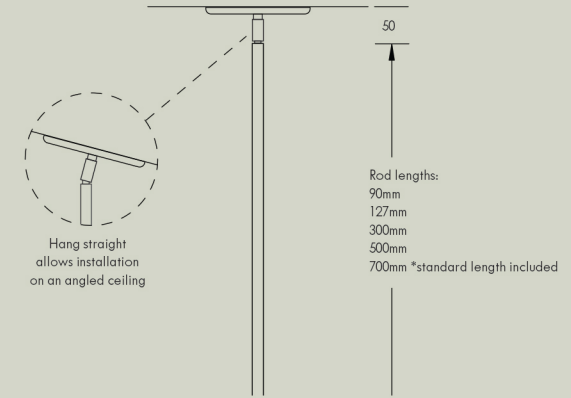

Details

Size (mm)	Solid Rod 930h x 107w x 107d Fabric Flex 180h x 107w x 107d
Glass shade	95mm
Lamp base	G9 push fit
Lamp	220-280V 5W 3000K 370lm LED 100-130V 4.5W 3000K 450lm LED
Voltage	220-280V or 100-130V
Dimmable	Lamp included is compatible with most brand name dimmers
Weight	Under 1kg
IP	IP44
Certification	CE UK CA
Notes	Ceramic pigments are mixed by hand and can vary up to 5% in colour tone and depth

Standard rod length included: 700mm

Other rod lengths include (mm): 90 / 127 / 300 / 500 / 700
The maximum overall rod combination length is 3m.

Finishes

Brushed
Brass

Brushed
Black
Aluminium

White
Powder
coat