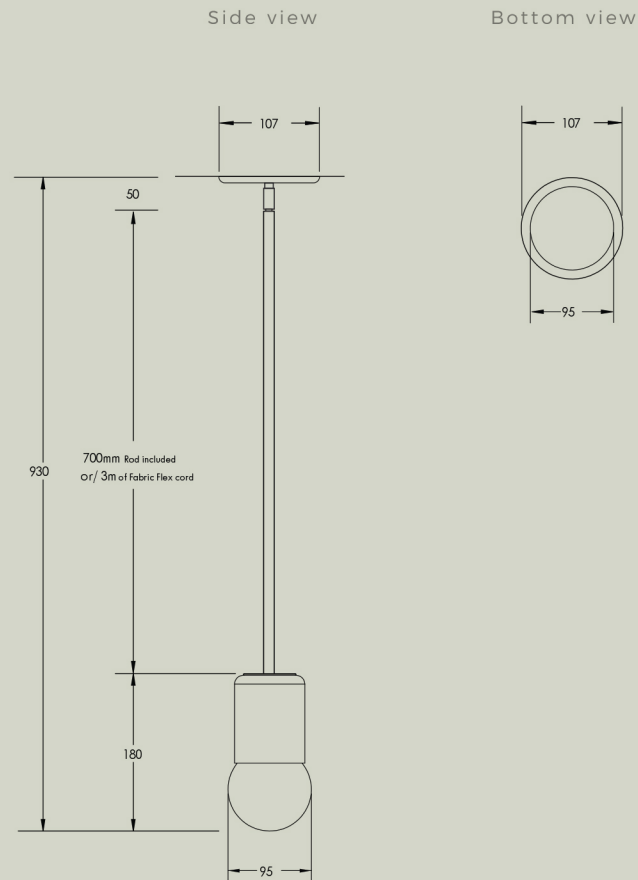

Details

Size (mm)	Solid Rod 930h x 107w x 107d Fabric Flex 180h x 107w x 107d
Glass shade	95mm
Lamp base	G9 push fit
Lamp	220-280V 5W 3000K 370lm LED 100-130V 4.5W 3000K 450lm LED
Voltage	220-280V or 100-130V
Dimmable	Lamp included is compatible with most brand name dimmers
Weight	Under 1kg
IP	IP44
Certification	CE UK CA
Notes	Ceramic pigments are mixed by hand and can vary up to 5% in colour tone and depth

Finishes

Pendant options

Choose between either a solid rod or fabric flex

Solid Rod Details

5 x Rod lengths available. Connect as many rods together to achieve your desired drop length. Supplied with a "hang-straight" which allows the pendant to be installed on an angled ceiling.

Standard rod length included: 700mm

Other rod lengths include (mm): 90 / 127 / 300 / 500 / 700
The maximum overall rod combination length is 3m.

Finishes

Brushed
Brass

Brushed
Black
Aluminium

White
Powder
coat